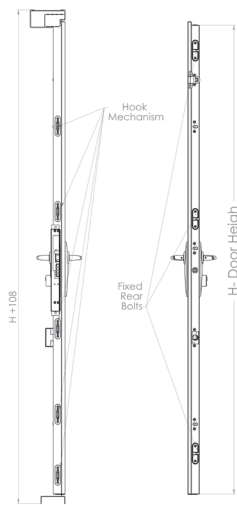

FORCED ENTRY RESISTANT DOOR | MODEL FE 5

TECHNICAL DRAWINGS