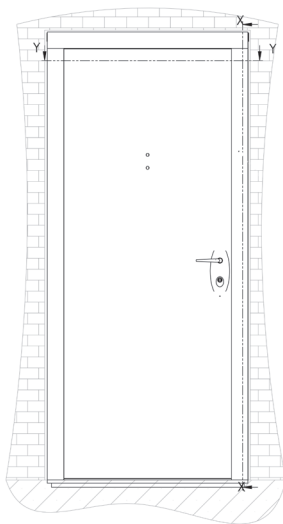

FORCED ENTRY RESISTANT DOOR | MODEL FE 5

TECHNICAL DRAWINGS