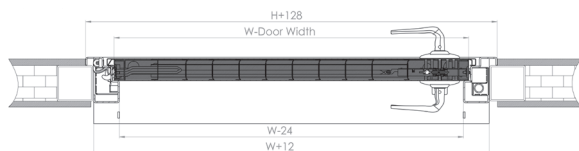

Cover Frame