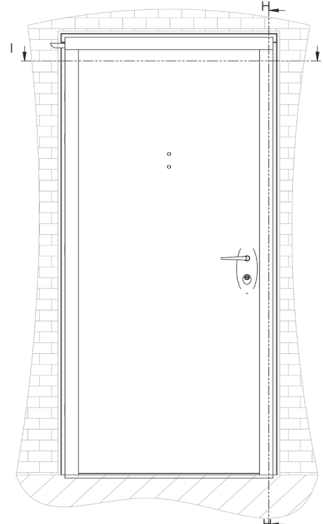

FORCED ENTRY RESISTANT DOOR | MODEL FE 5

TECHNICAL DRAWINGS