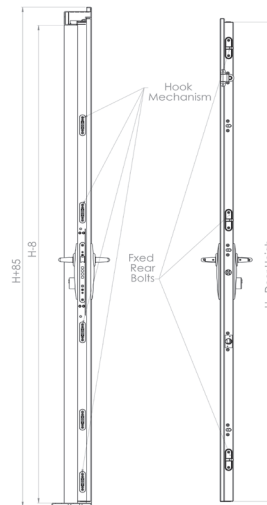

TECHNICAL SPECIFICATIONS

GENERAL DESCRIPTION

- The door leaf is constructed of two galvanized steel sheets (thickness 1.25mm) together with 0.8 hardened steel plate attached to the sheet.
- The door leaf is reinforced by horizontal and vertical steel bars which together with the casing, create a high security structure.
- Five Hook type locking mechanisms and four fixed rear security bolts.
- Four concealed hinges.
- Four way mortise lock.
- Door leaf thickness: 50mm.
- The door leaf is pre-hung to the frame.
- Door leaf weight ~ 80 kg.
- Outward opening door.

FRAME

- Construction or Cover special FE5 frame.

DOOR FINISHES

- PVC finish.
- Powder coating.
- 4 mm decorative panels.

DIMENSIONS

- Door Height: 1,960 – 2,370 mm.
- Door width: 700-1,100 mm.

Double door is available in custom made orders.

www.rb-doors.com

FORCED ENTRY RESISTANT DOOR | MODEL FE 5

TECHNICAL DRAWINGS

Cover Frame

Construction Frame

RB-DOORS

For your assurance of maximum security and the highest quality, choose only original products by rb-doors. RB-DOORS reserves the right to make changes and improvements to any products described in this document without prior notice.