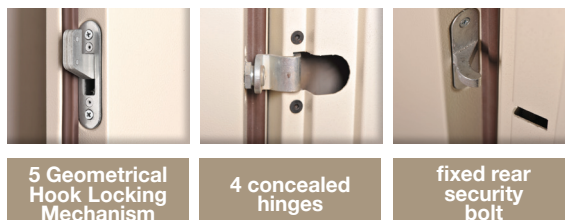

TECHNICAL SPECIFICATIONS

GENERAL DESCRIPTION

- The door leaf is constructed of two galvanized steel sheets (thickness 1.25mm) together with 0.8 hardened steel plate attached to the sheet.
- The door leaf is reinforced by horizontal and vertical steel bars which together with the casing, create a high security structure.
- Five Hook type locking mechanisms and four fixed rear security bolts.
- Four concealed hinges.
- Four way mortise lock.
- Door leaf thickness: 50mm.
- The door leaf is pre-hung to the frame.
- Door leaf weight ~ 80 kg.
- Outward opening door.

HARDWARE AND ACCESSORIES

- RB High security cylinder.
- Hardened drill resistant cylinder protector with a rotating disc.
- Security cover plates on both sides of the locking case.
- Four way mortise lock as standard and Electronic monitoring function (lock \ un-lock) – optional.
- Motorized cylinder with mechanic back-up - optional.

FRAME

- Construction or Cover special FE5 frame.

DOOR FINISHES

- PVC finish.
- Powder coating.
- 4 mm decorative panels.

DIMENSIONS

- Door Height: 1,960 – 2,370 mm.
- Door width: 700-1,100 mm.

Double door is available in custom made orders.