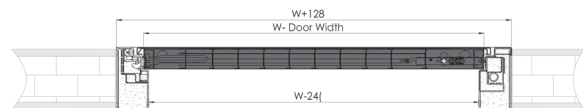

Construction Frame