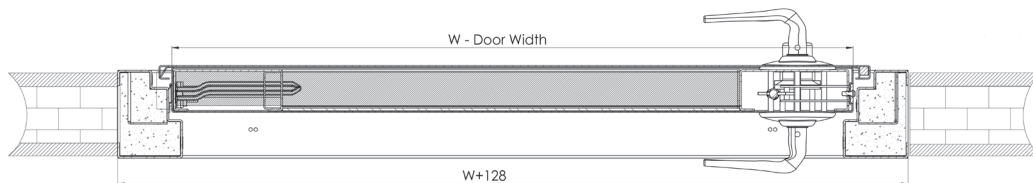

Construction Frame