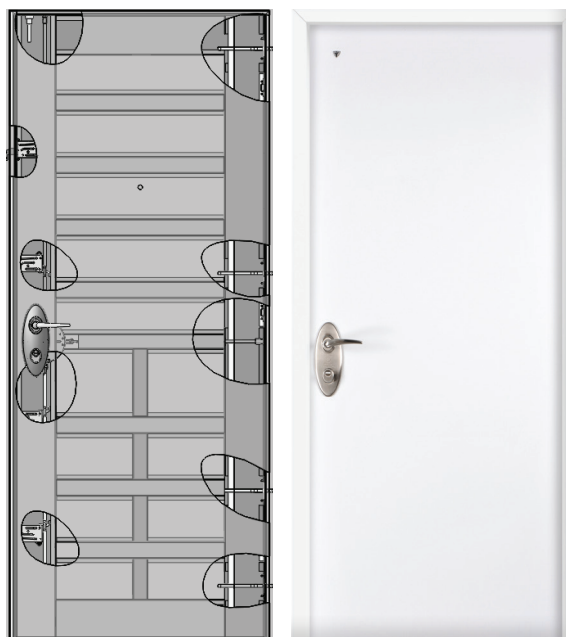

FORCED ENTRY RESISTANT DOOR

MODEL FE 15

The Forced Entry Resistant Door Model FE15 is manufactured by RB-DOORS according to the highest production standards and in compliance with special regulations. The door is suitable for all building types – residential, commercial, institutional, security areas and for special purposes.

TECHNICAL SPECIFICATIONS

GENERAL DESCRIPTION

- The door leaf is constructed of two galvanized steel sheets (thickness 1.25mm).
- The door leaf is reinforced by horizontal and vertical steel bars welded to the steel sheets and an inner metal reinforcement plate creating a high security door structure.
- A four way central mortise lock with five reinforcement locking mechanisms, four fixed rear security bolts and four concealed hinges highly secure the door against forced entry.
- Door leaf thickness: 50 mm.
- The door leaf is pre-hung to the frame.
- Door leaf weight ~ 85 kg.
- Outward opening door only.
- The FE15 door is available in UL 60 min fire rating according to UL10b.

HARDWARE AND ACCESSORIES

- RB's High security cylinder.
- Hardened drill resistant cylinder protector with a rotating disc.
- Security cover plates on both sides of the locking case.
- Four way mortise lock with Electronic monitoring function (lock/un-lock) – optional.
- Motorized cylinder with mechanic back-up- optional.

FRAME

- Special FE15 Construction or Cover frame are available.

DOOR FINISHES

- PVC finish.
- Powder painted.
- 4 mm decorative panels.

DIMENSIONS

- Door Height : 1,960 – 2,370 mm.
- Door width : 700-1,100 mm.

Double door is available in custom made orders.

DOOR FINISHES

RAL Color Catalog

PVC Coating

Decorative panels

Additional door finishes available

* The colors are for illustration purposes only. The final color may vary.