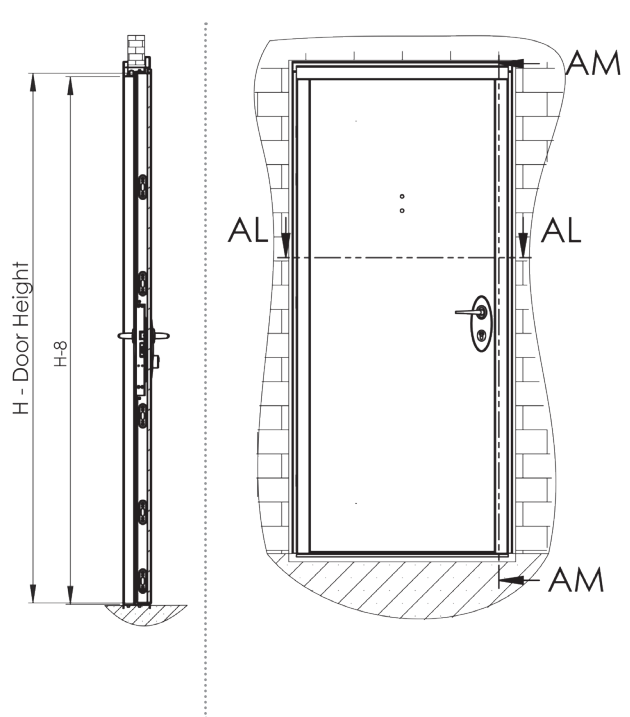

TECHNICAL SPECIFICATIONS

GENERAL DESCRIPTION

- The door leaf is constructed of two galvanized steel sheets (thickness 1.25mm).
- The door leaf is reinforced by horizontal and vertical steel bars welded to the steel sheets and an inner metal reinforcement plate creating a high security door structure.
- A four way central mortise lock with five reinforcement locking mechanisms, four fixed rear security bolts and four concealed hinges highly secure the door against forced entry.
- Door leaf thickness: 50 mm.
- The door leaf is pre-hung to the frame.
- Door leaf weight ~ 85 kg.
- Outward opening door only.
- The FE15 door is available in UL 60 min fire rating according to UL10b.

FRAME

- Special FE15 Construction or Cover frame are available.

DOOR FINISHES

- PVC finish.
- Powder painted.
- 4 mm decorative panels.

DIMENSIONS

- Door Height : 1,960 – 2,370 mm.
- Door width : 700-1,100 mm.

For your assurance of maximum security and the highest quality, choose only original products by rb-doors.

www.rb-doors.com

FORCED ENTRY RESISTANT DOOR | MODEL FE 15

TECHNICAL DRAWINGS

With Cover Frame

With Construction Frame