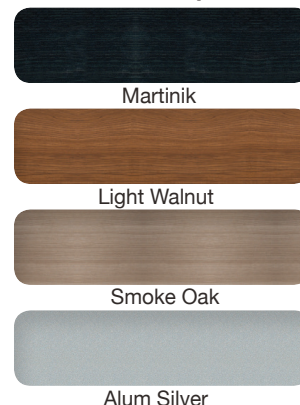

Double door is available in custom made orders.

DOOR FINISHES

RAL Color Catalog

PVC Coating

Decorative panels

Additional door finishes available

* The colors are for illustration purposes only. The final color may vary.