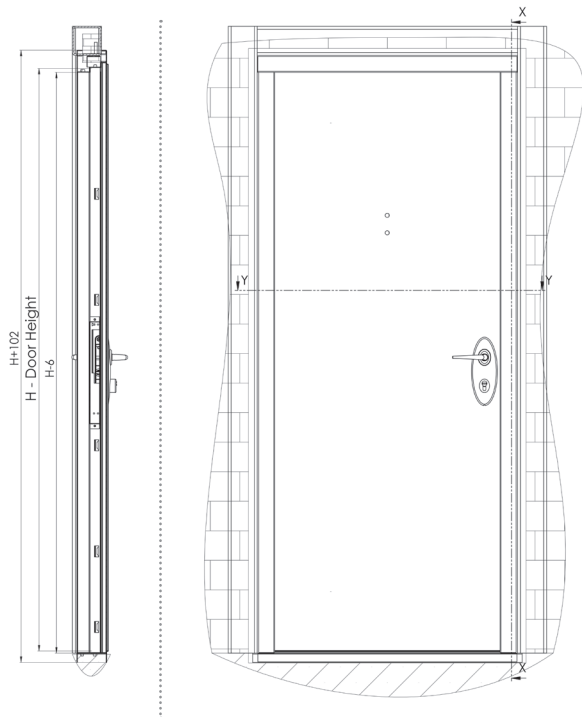

FORCED ENTRY RESISTANT DOOR | MODEL FE 15

TECHNICAL DRAWINGS

With Cover Frame