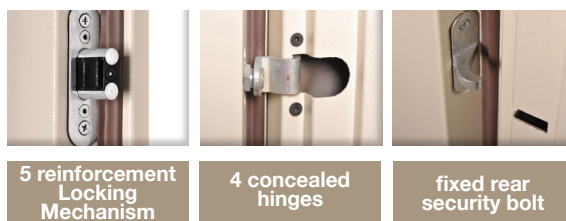

FORCED ENTRY RESISTANT DOOR

MODEL FE 15

The Forced Entry Resistant Door Model FE15 is manufactured by RB-DOORS according to the highest production standards and in compliance with special regulations. The door is suitable for all building types – residential, commercial, institutional, security areas and for special purposes.

TECHNICAL SPECIFICATIONS

GENERAL DESCRIPTION

- The door leaf is constructed of two galvanized steel sheets (thickness 1.25mm).
- The door leaf is reinforced by horizontal and vertical steel bars welded to the steel sheets and an inner metal reinforcement plate creating a high security door structure.
- A four way central mortise lock with five reinforcement locking mechanisms, four fixed rear security bolts and four concealed hinges highly secure the door against forced entry.
- Door leaf thickness: 50 mm.
- The door leaf is pre-hung to the frame.
- Door leaf weight ~ 85 kg.
- Outward opening door only.
- The FE15 door is available in UL 60 min fire rating according to UL10b.

HARDWARE AND ACCESSORIES

- RB's High security cylinder.
- Hardened drill resistant cylinder protector with a rotating disc.
- Security cover plates on both sides of the locking case.
- Four way mortise lock with Electronic monitoring function (lock/un-lock) – optional.
- Motorized cylinder with mechanic back-up- optional.

FRAME

- Special FE15 Construction or Cover frame are available.

DOOR FINISHES

- PVC finish.
- Powder painted.
- 4 mm decorative panels.

DIMENSIONS

- Door Height : 1,960 – 2,370 mm.
- Door width : 700-1,100 mm.

Double door is available in custom made orders.

DOOR FINISHES

RAL Color Catalog

PVC Coating

Decorative panels

Additional door finishes available

* The colors are for illustration purposes only. The final color may vary.